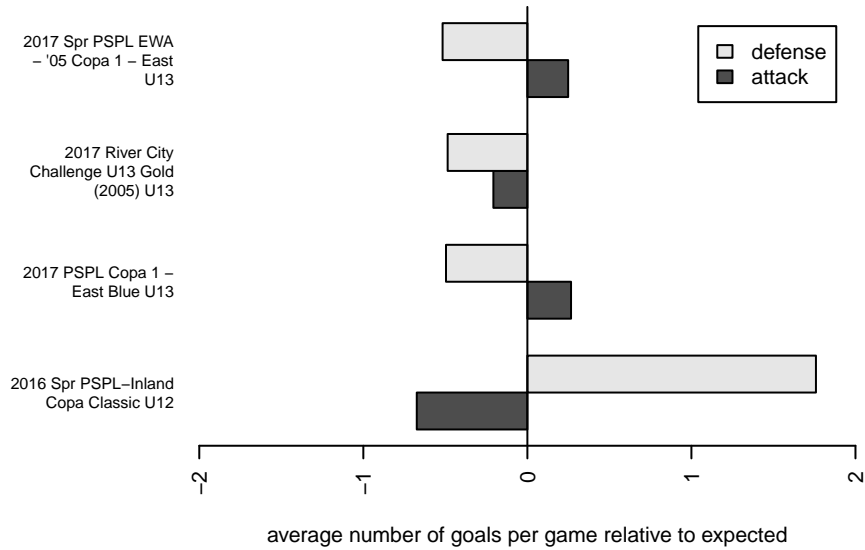

Performance relative to 13 month average