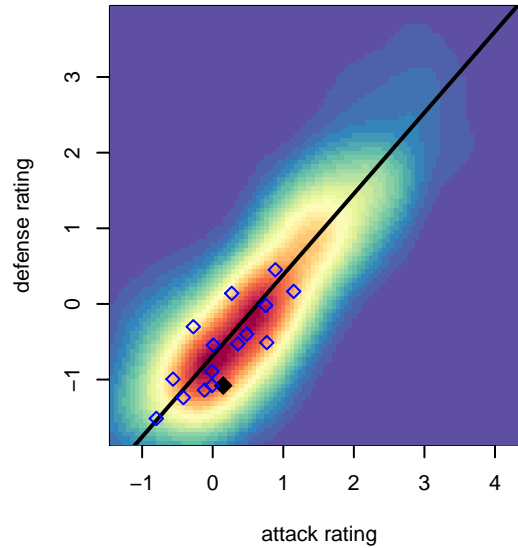

**attack and defense rating
relative to others at age
and all opponents in last 13 months**