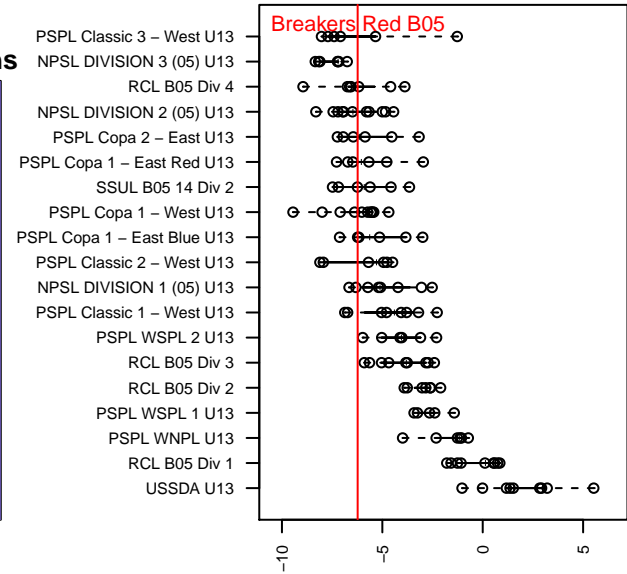

**attack and defense rating
relative to others at age
and all opponents in last 13 months**