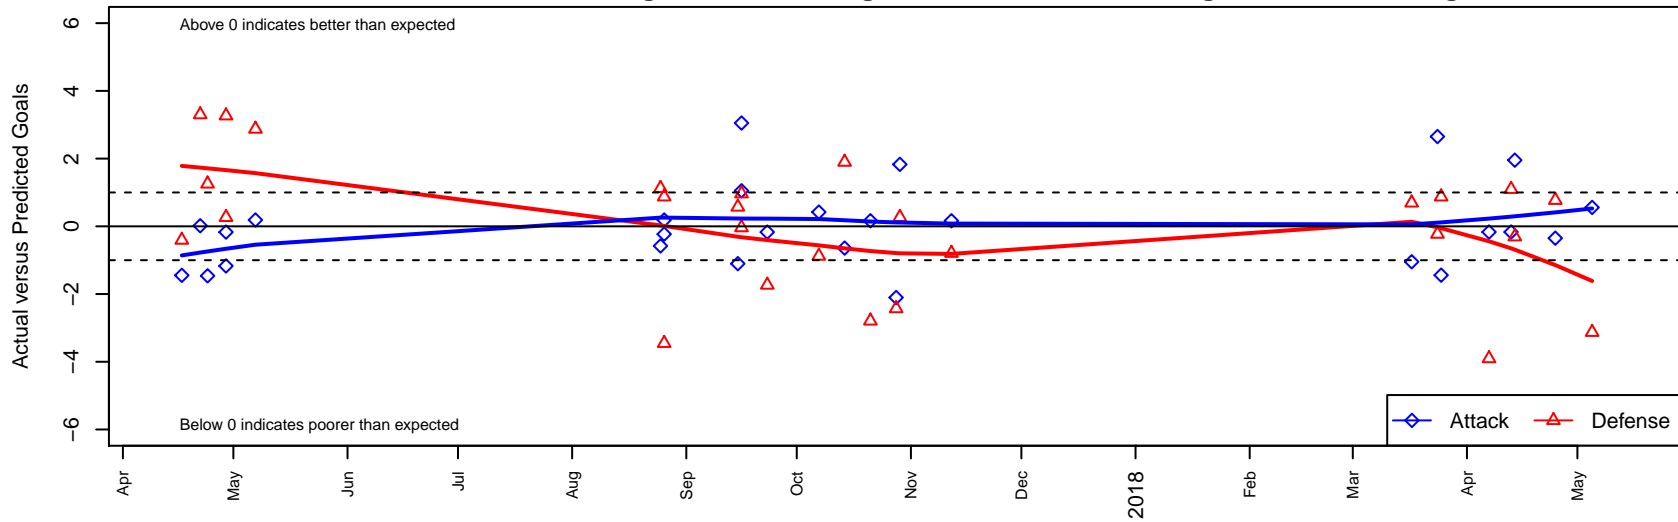

# Breakers Red B05

Breakers SC  
 Spokane, WA  
 B05 total strength=666  
 attack=1.16 defense=0.34  
 fall league = PSPL Copa 1 – East Blue U13  
 spr league = Spr PSPL EWA – '05 Copa 1 – East U13  
 notes= Wilson 2016

**Breakers Red B05**  
 Dots are actual minus expected GF (blue circles) and GA (red triangles).  
 Blue line is smoothed change in attack strength. Red is smoothed change in defense strength.

**attack and defense variance (black dot)  
relative to other teams  
and top 10 in region**