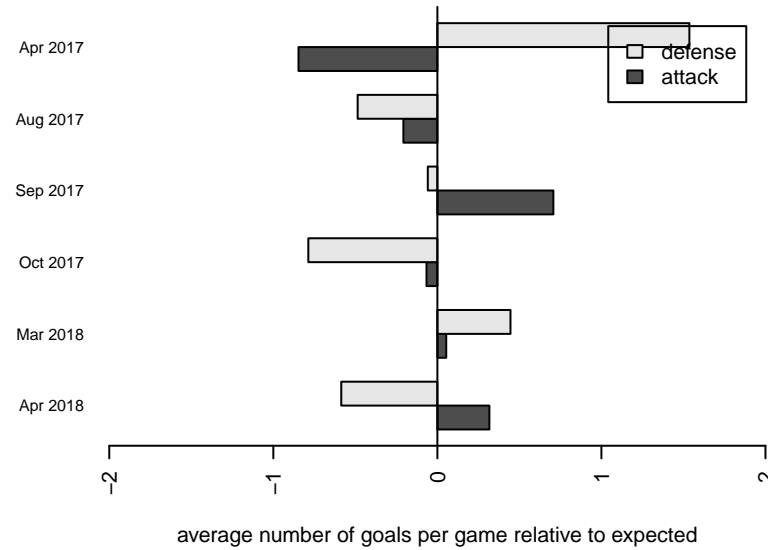

Performance relative to 13 month average